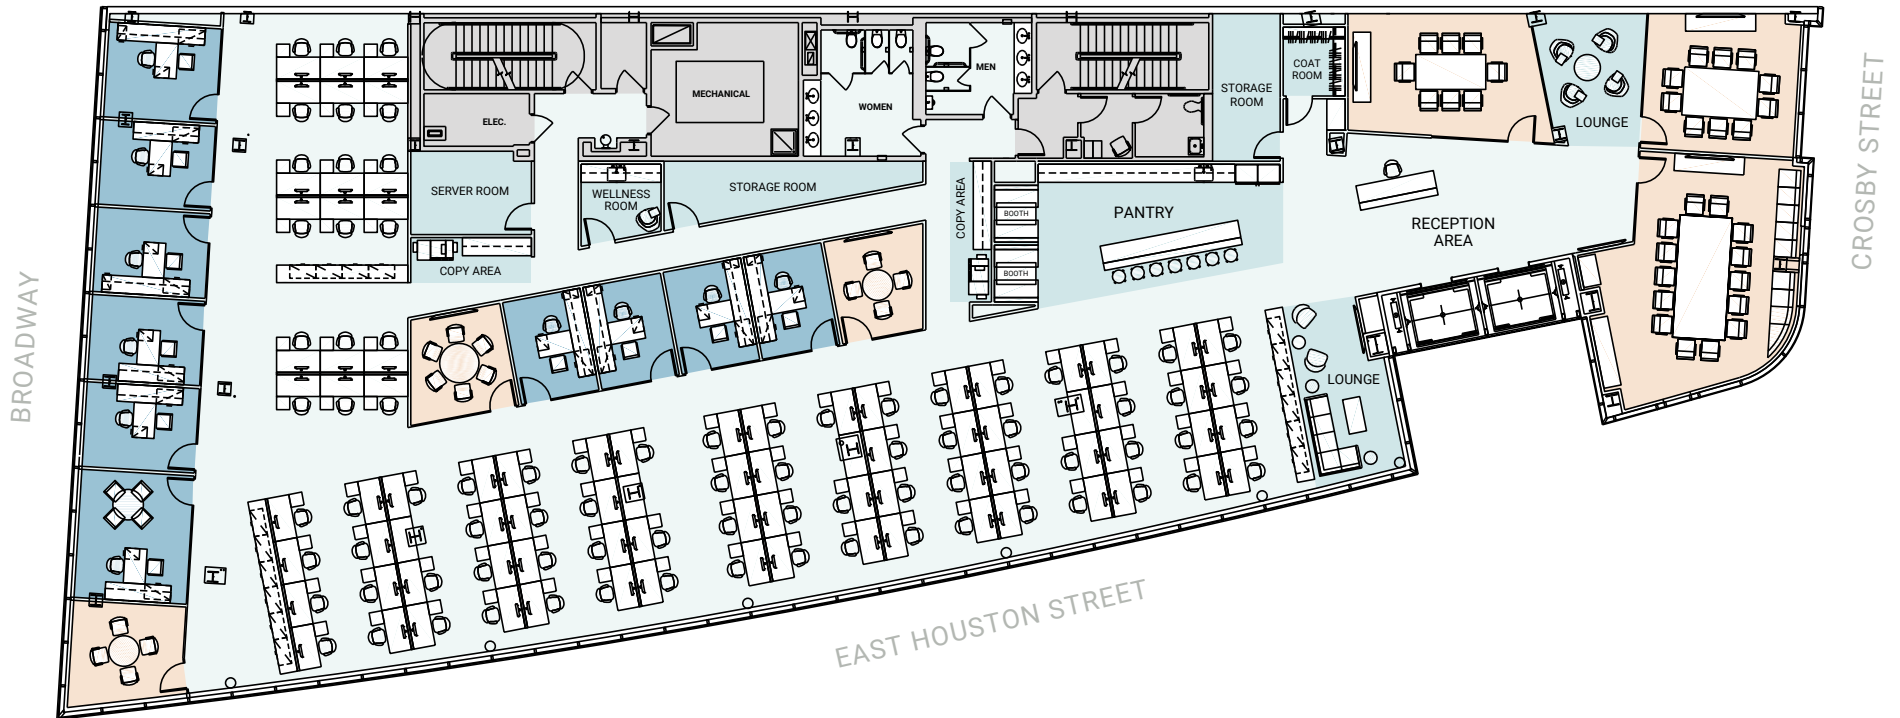

Open Plan: 16,694 rsf

Legend

OPEN SEATING	96	CONFERENCE ROOMS	6
RECEPTIONIST	1	LOUNGES	3
TOTAL HEADCOUNT	97	PHONE/HUDDLE ROOMS	5
		PANTRY	1

Office Plan: 16,694 rsf

Legend

PRIVATE OFFICES	10	CONFERENCE ROOMS	6
OPEN SEATING	82	LOUNGES	2
RECEPTIONIST	1	PANTRY	1
TOTAL HEADCOUNT	93		

Floorplate

VIRTUAL
TOUR >

610
BROADWAY

HOUSTON AT THE
CORNER OF CROSBY