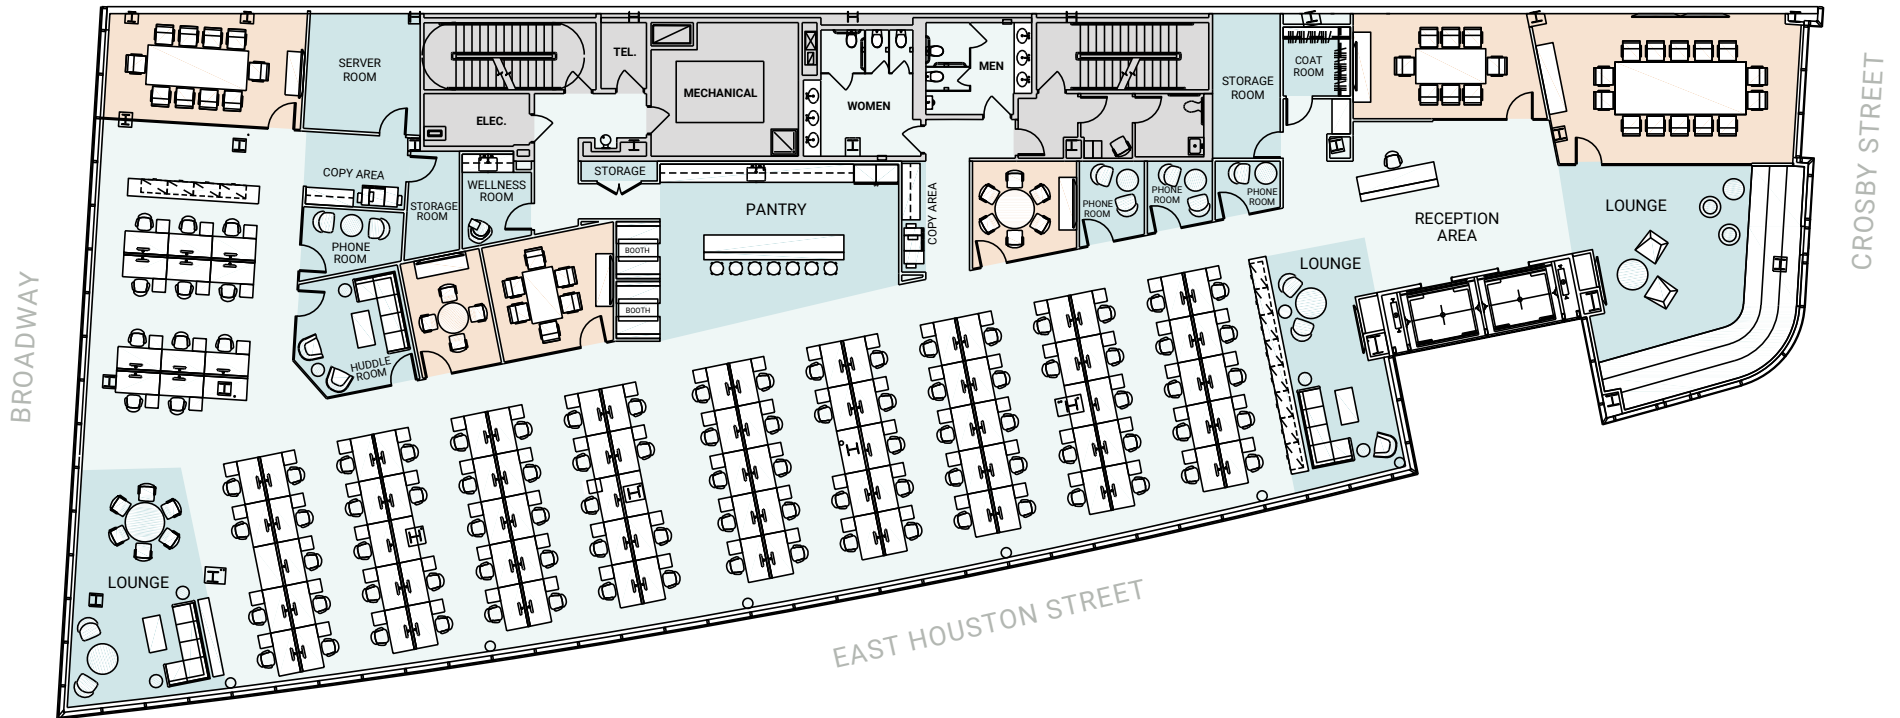

Open Plan: 16,694 rsf

Legend

OPEN SEATING	96	CONFERENCE ROOMS	6
RECEPTIONIST	1	LOUNGES	3
TOTAL HEADCOUNT	97	PHONE/HUDDLE ROOMS	5
		PANTRY	1

Office Plan: 16,694 rsf

Legend

PRIVATE OFFICES	10	CONFERENCE ROOMS	6
OPEN SEATING	82	LOUNGES	2
RECEPTIONIST	1	PANTRY	1
TOTAL HEADCOUNT	93		

Floorplate

VIRTUAL
TOUR >

610
BROADWAY

HOUSTON AT THE
CORNER OF CROSBY