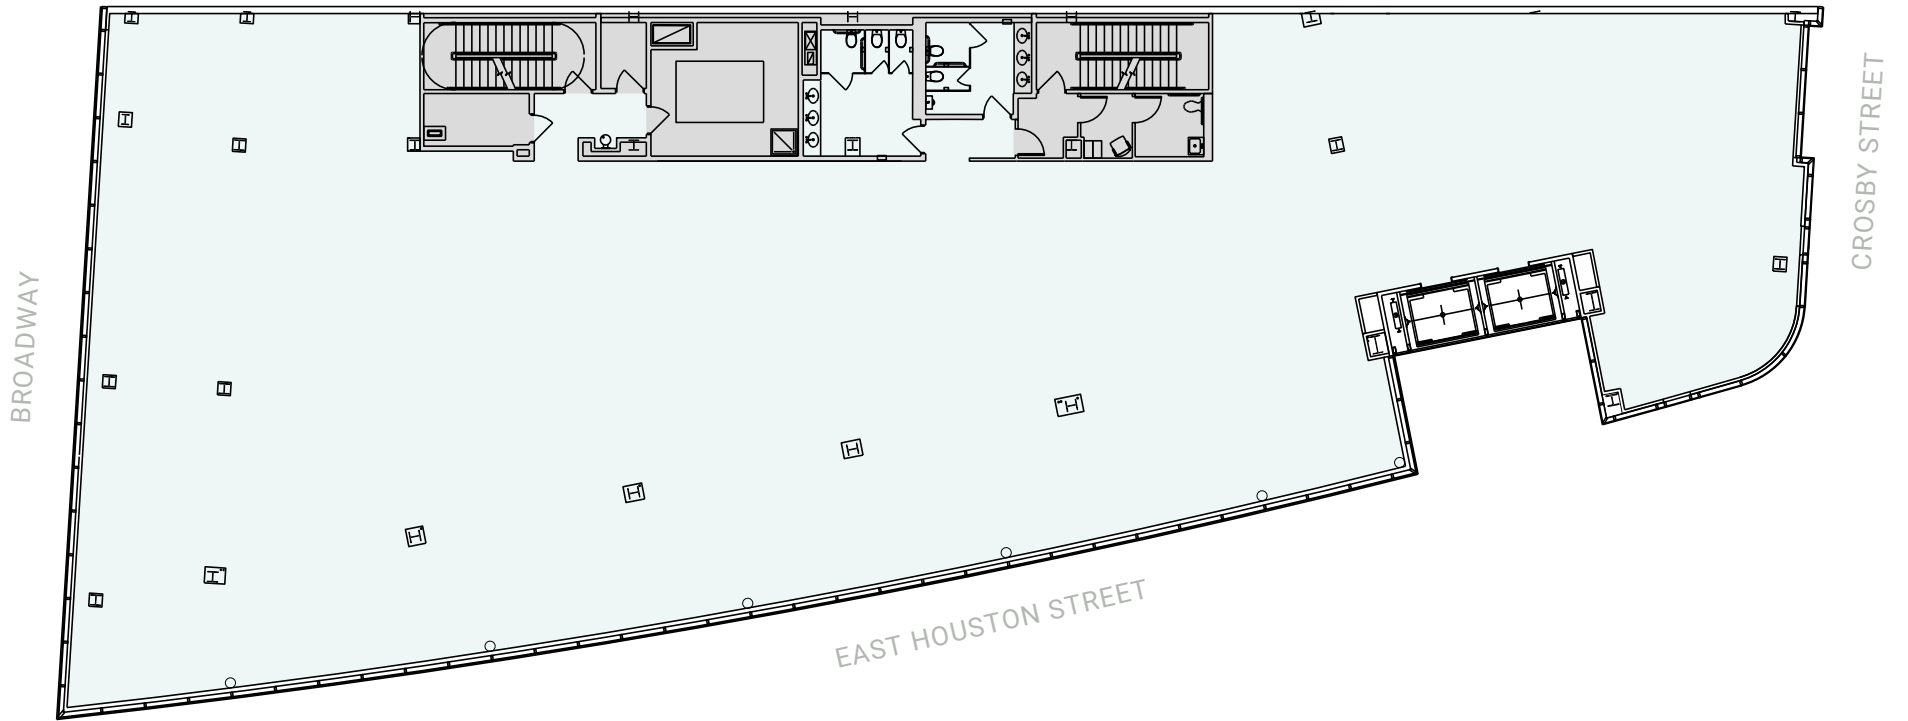

Open Plan: 16,694 rsf

Legend

OPEN SEATING	96	CONFERENCE ROOMS	6
RECEPTIONIST	1	LOUNGES	3
TOTAL HEADCOUNT	97	PHONE/HUDDLE ROOMS	5
		PANTRY	1

Office Plan: 16,694 rsf

Legend

PRIVATE OFFICES	10	CONFERENCE ROOMS	6
OPEN SEATING	82	LOUNGES	2
RECEPTIONIST	1	PANTRY	1
TOTAL HEADCOUNT	93		

Floorplate

VIRTUAL
TOUR >

610
BROADWAY

HOUSTON AT THE
CORNER OF CROSBY